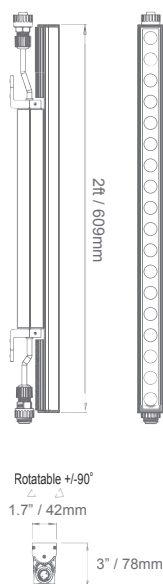

Nano Liner Allegro AC XB

Nano Liner Allegro AC XB-18

Nano Liner Allegro AC XB is a high output, energy efficient, ultra slim linear lighting solution for outdoor environments. Powered directly with AC line voltage, the slender Nano Liner Allegro AC XB is ideal for many types of exterior architectural, retail, and hospitality applications. Equipped with flicker-free phase cut dimming capabilities¹, it offers a broad range of colors including RGB, three (white) CCT options, and Dynamic White², four fixture lengths, and two beam spreads, making it suitable for a wide range of wall grazing, linear, and indirect illumination where a cost-effective, low-profile solution is required. Nano Liner Allegro AC XB's simple Plug'n'Play cabling and connection make installation quick and easy, even in small spaces.

Powered by AC line voltage AC line voltage (120V/ 230V/ 277V) eliminates the need for external power supplies and enables extended run lengths up to 50 feet (120V) or up to 80 feet (230V).

High output and efficacy 23 lm/W (RGB); 60 lm/W (3000K); 65 lm/W (4000K); and 84 lm/W (6500K), 300 lumens per foot (RGB version) and 635-865 lumens per foot at 11 watts per foot (white versions).

Multiple fixture lengths Available in one-foot, two-foot, three-foot, and four-foot lengths, Nano Liner Allegro AC XB easily accommodates varying installation space requirements.

Phase cut dimming¹ Nano Liner Allegro AC XB's three white product versions offer 5% - 100% dimming resolution without flickering.