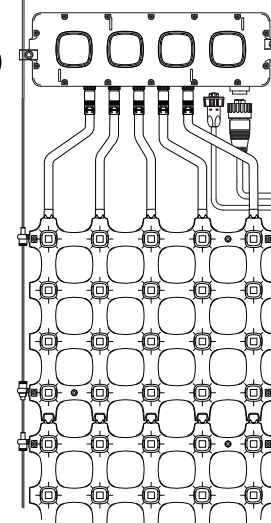

INDOOR   OUTDOOR

Butler S2

CONTROLLER
512 DMX Channels per output

(A)

TX Connect Data
Indoor/Outdoor Bridge Cable (5m/16.4ft)

TX Connect Data
Indoor/Outdoor Bridge Cable (5m/16.4ft)

To additional unit.

To construct a longer Data Bridge Cable,
use Indoor Data Cable and Outdoor RJ45 Housing.

RJ45 Male Connector Housing IP67

(C)

LED Engine Smart 150W Outdoor

AC 110V/220V 50/60Hz

TX Connect Smart Outdoor Interconnection Cable
5m/16.4ft, 15m/49.2ft and 30m/98.4ft available

(B)

(D)

Pixel Distributor
(Included with Mesh RGB)

32 Dots
1937.5mm/76.28"

Dot Pitch:
62.5mm/2.46"

Mesh RGB

Dot Pitch:
62.5mm/2.46"

5 Dots

Mesh/String Lead
Extension Cable (2.5m/8.2ft)
(Max. 2 extensions per lead)

CABLING LENGTHS

A to B: 100 meters

CONTROLLER to FIXTURE.

C to D: 35 meters

POWER SUPPLY to FIXTURE.

traxon

TITLE:

SYSTEM WIRING DIAGRAM

PRODUCTS:

MESH RGB OUTDOOR SYSTEM

DATE:

08 DEC 2015

DWG. BY:

RIMSKY CHENG

SCALE:

NOT TO SCALE

PAGE:

1 OF 1

VER:

1.2